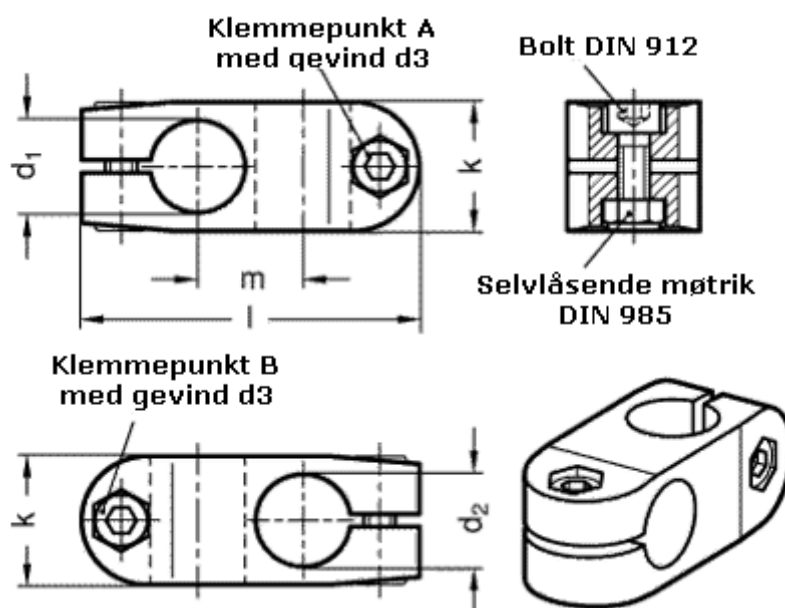

Article number: 20131B12B122SW

Description: E+G Two-way connector  
GN131-B12-B12-2-SW

## Measures

Adjustable clamp lever = GN 911-M 6-22 have to be ordered separately

d1	= 12
d2	= 12
d3	= M 6
k	= 25
l1	= 64
m	= 20